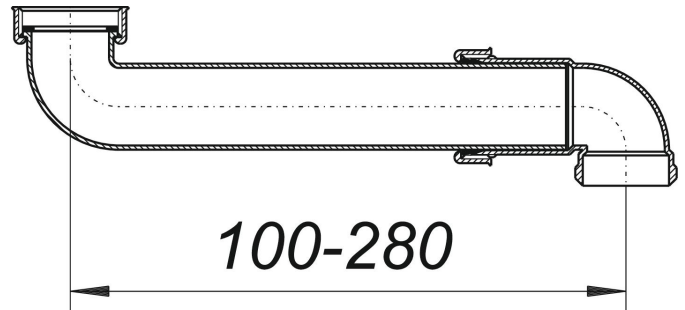

## space-saving inlet tube 021, 1 1/2"

Part number: 110022  
GTIN: 4001636110022  
Rebate group: 1

### Description:

space-saving inlet tube 021, 1 1/2"  
horizontally adjustable for installation in a confined space

material:  
polypropylene