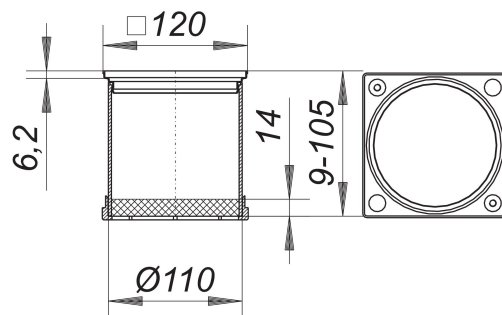

frame ECS 12, 304 stainless steel, 120 x 120 mm

Part number: 495341
GTIN: 4001636495341
Rebate group: 3

Description:

frame ECS 12, 304 stainless steel, 120 x 120 mm
used with floor drain types 40, 42 and 46, balcony drain body types 83 and 84,
frame 304 or 316L stainless steel, 120 x 120 mm, with threaded inserts,
spigot ABS, extendable with DN 100 plastic pipe

Spare parts:

495013 drainage ring S 10