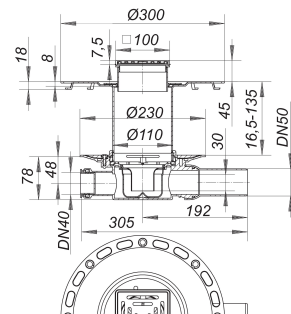

## under-tile waterpr. floor drain 42 VE, DN 50, 100 x 100 mm

Part number: 513151  
 GTIN: 4001636513151  
 Rebate group: 5

### Description:

under-tile waterpr. floor drain 42 VE, DN 50, 100 x 100 mm

Floor drain body 42 S, TistoDrain raising piece S 10 and a up to 40 mm height adjustable grating with +/- 5.5 mm lateral adjustment.  
 with grating VE 10 (frame made of ABS), 100 x 100 mm

### Spare parts:

400383 grating VE 10, 100 x 100 mm

420022 Floor drain body type 42 S, inlet DN 40

501011 grate E 90, 90 x 90 mm

513168 collar TistoDrain S 10