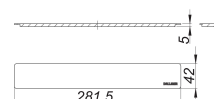

cover plate CeraWall Select stainless steel polished

Part number: 535528
GTIN: 4001636535528
Rebate group: 11

Description:

cover plate CeraWall Select stainless steel polished
Spare part for shower channel CeraWall Select.
304 stainless steel, mirror polished