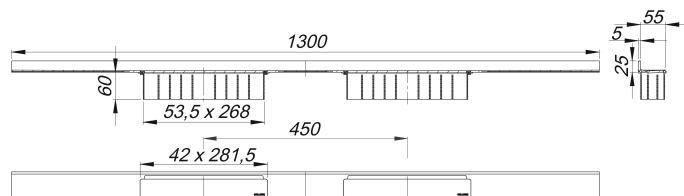

shower channel CeraWall Select Duo satin stainless steel, 1300 mm

Part number: 536181
 GTIN: 4001636536181
 Rebate group: 11

Description:

shower channel CeraWall Select Duo satin stainless steel, 1300 mm
 for installation with drain body DallFlex Duo, DallFlex Duo Plan and DallFlex Duo vertical.
 Drainage-strip with engineered precision fall, visibly installed at the junction of wall and floor. Suitable for floor and wall finish of 12 – 24 mm (including adhesive), length can be adjusted by one millimeter.

specification

- two cover plates
- self-adhesive security tape S 3 with cut-resistant stainless steel mesh and sound insulation
- accessories for installation and positioning
- construction and sealing adhesive
- temporary blanking plate with integrated level

material

304 stainless steel, satin finished

Ordering CeraWall Select Duo:

Please order drain body DallFlex Duo + shower channel CeraWall Select Duo as two separate components.

Spare parts:

535535 cover plate CeraWall Select stainless s