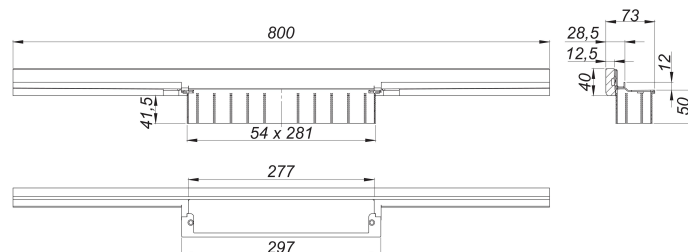

shower channel CeraWall Individual N, 800 mm

Part number: 536266

GTIN: 4001636536266

Rebate group: 11

Description:

shower channel CeraWall Individual N, 800 mm

for installation with drain body DallFlex, DallFlex Plan, DallFlex vertical and shower underlay DallFlex Wall, DallFlex Wall Plan.

Concealed channel with integrated fall, for installation at the junction of wall and floor.

Suitable for natural stone floor and wall finish 24 – 32 mm (including adhesive), length can be adjusted by one millimeter.

specification

- self-adhesive security tape S 3 with cut-resistant stainless steel mesh and sound insulation
- accessories for installation and positioning
- scriber template
- temporary blanking plate

material

304 stainless steel

Ordering CeraWall Individual N:

Please order drain body DallFlex or shower underlay DallFlex Wall + shower channel CeraWall Individual N + cover plate as three components.