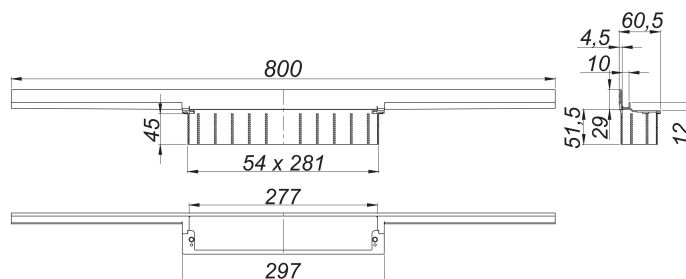

shower channel CeraWall Individual red gold matt, 800 mm

Part number: 536891
 GTIN: 4001636536891
 Rebate group: 11

Description:

shower channel CeraWall Individual red gold matt, 800 mm
 for installation with drain body DallFlex, DallFlex Plan, DallFlex vertical and shower underlay DallFlex Wall, DallFlex Wall Plan.
 Concealed channel with integrated fall, for installation at the junction of wall and floor. Suitable for floor and wall finish of 12 – 24 mm (including adhesive), length can be adjusted by one millimeter.

specification

- self-adhesive security tape S 3 with cut-resistant stainless steel mesh and sound insulation
- accessories for installation and positioning
- scriber template
- construction and sealing adhesive
- temporary blanking plate

Material

304 stainless steel, PVD coating in red gold matt

Ordering CeraWall Individual:

Please order drain body DallFlex or shower underlay DallFlex Wall + shower channel CeraWall Individual + cover plate as three components.

Spare parts:

535788