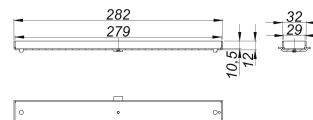

cover plate CeraFloor/CeraFrame Individual black matt

Part number: 537553
GTIN: 4001636537553
Rebate group: 11

Description:

cover plate CeraFloor/CeraFrame Individual black matt
cover plate for shower channel CeraFloor Individual and CeraFrame Individual, for tiling with individual floor coverings.

Material:
304 stainless steel, PVD coating in black matt

Ordering CeraFloor Individual:

Please order drain body DallFlex or shower underlay DallFlex Floor + shower channel CeraFloor Individual + cover plate CeraFloor/CeraFrame Individual!