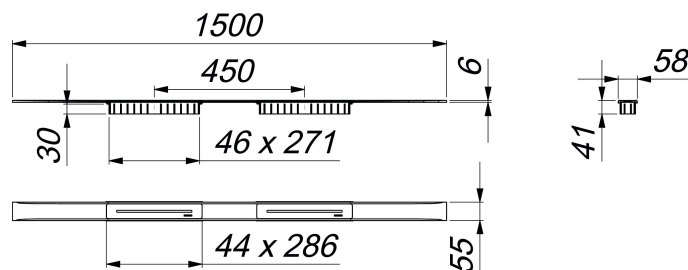

shower channel CeraFloor Select Duo black matt, 1500 mm

Part number: 537690
 GTIN: 4001636537690
 Rebate group: 11

Description:

shower channel CeraFloor Select Duo black matt, 1500 mm

for installation with drain body DallFlex Duo, DallFlex Plan Duo and DallFlex Duo vertical.

Drainage Strip with engineered precision fall, flush-mounted in the shower area. Suitable for floor finish of 10 – 32 mm and wall finish of 12 – 24 mm (including adhesive), length can be adjusted by one millimeter.

specification

- two cover plates
- accessories for installation and positioning
- temporary blanking plate

material

304 stainless steel, 6 mm solid, load class K 3 (300 kg), PVD coating in black matt

Ordering CeraFloor Select Duo: