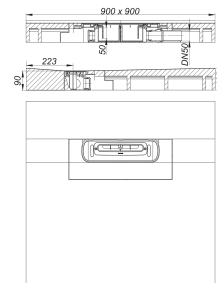

## shower underlay DallFlex Floor D, DN 50, 0,9 x 0,9 m

Part number: 540126  
GTIN: 4001636540126  
Rebate group: 11

### Description:

shower underlay DallFlex Floor D, DN 50, 0,9 x 0,9 m  
with drain point positioned near the wall for installation with CeraFloor shower channels.  
Outlet DN 50 horizontal, can be positioned on three sides without tools, with ball-joint, adjustable 0 – 15 degrees

#### specification

- DallFlex drain body system as per DIN EN 1253
- flexible sealing collar for secure bonding of under-tile waterproofing
- removable trap insert, 50 mm water seal (conforming to DIN EN 1253)
- temporary blanking plate
- suitable for wheelchairs if tile size > 5 x 5 cm