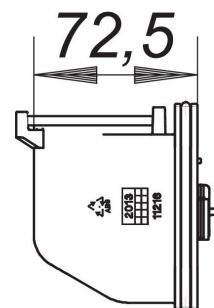

valve insert DallVent WE 2013-2020

Part number: 850034
GTIN: 4001636850034
Rebate group: 4

Description:

valve insert DallVent WE 2013-2020
spare part for air-admittance valve DallVent WE built between 2013-2020

Spare parts:

850140 air-admittance valve DallVent WE, white

850157 air-admittance valve DallVent WE, chrom

850041 cover plate DallVent WE, white