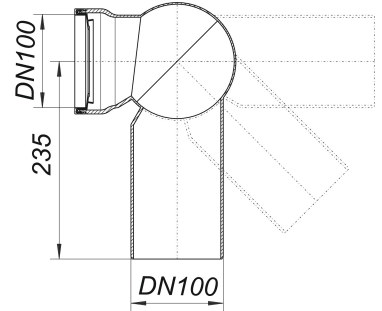

Atlas WC elbow type 87, white, DN 100

Part number: 280527
GTIN: 4001636280527
Rebate group: 2

Description:

Atlas WC elbow type 87, white, DN 100
ball-joint, adjustable 0 – 90 degrees

specification:
- recessed lip seal

material:
polypropylene

Spare parts:

352026 seal for Atlas WC elbow 87, DN 100