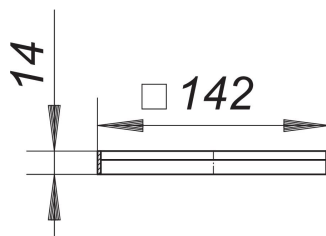

frame CK 15, 150 x 150 mm

Part number: 500809
GTIN: 4001636500809
Rebate group: 5

Description:

frame CK 15, 150 x 150 mm
used with type CIRCO 70 and CIRCO V.3

material:
ABS, 142 x 142 mm, used with grates 140 x 140 mm