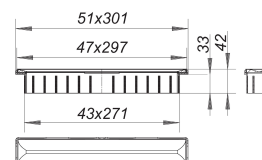

shower channel Zentrix polished stainless steel

Part number: 511324
GTIN: 4001636511324
Rebate group: 11

Description:

shower channel Zentrix polished stainless steel
for installation with drain body DallFlex, DallFlex Plan, DallFlex vertical and shower underlay DallFlex Compact, DallFlex Compact Plan.
height adjustable 11 to 38 mm with +/- 16 mm adjustment lengthways,
spigot ABS, frame 304 stainless steel, 300 x 50 mm
grate 304 stainless steel mirror polished, load class K 3 (300 kg)
Ordering shower channel Zentrix: