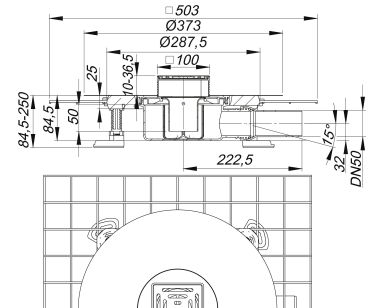

floor drain CeraDrain Select, DN 50, 100 x 100 mm

Part number: 518354
GTIN: 4001636518354
Rebate group: 6

Description:

floor drain CeraDrain Select, DN 50, 100 x 100 mm