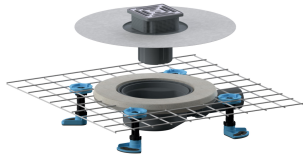

floor drain CeraDrain Select, DN 50, 100 x 100 mm

Part number: 518354
GTIN: 4001636518354
Rebate group: 6

Description:

floor drain CeraDrain Select, DN 50, 100 x 100 mm