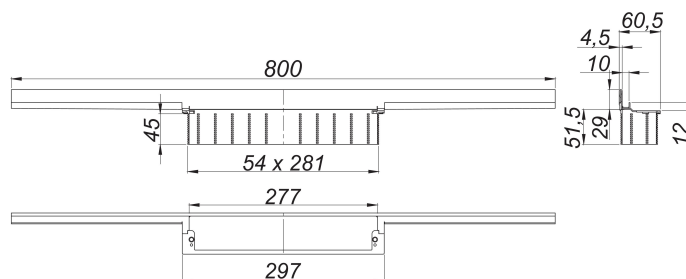

## shower channel CeraWall Individual, 800 mm

Part number: 535269

GTIN: 4001636535269

Rebate group: 11

### Description:

shower channel CeraWall Individual, 800 mm

for installation with drain body DallFlex, DallFlex Plan, DallFlex vertical and shower underlay DallFlex Wall, DallFlex Wall Plan.

Concealed channel with integrated fall, for installation at the junction of wall and floor. Suitable for floor and wall finish of 12 – 24 mm (including adhesive), length can be adjusted by one millimeter.

#### specification

- self-adhesive security tape S 3 with cut-resistant stainless steel mesh and sound insulation
- accessories for installation and positioning
- scriber template
- construction and sealing adhesive
- temporary blanking plate