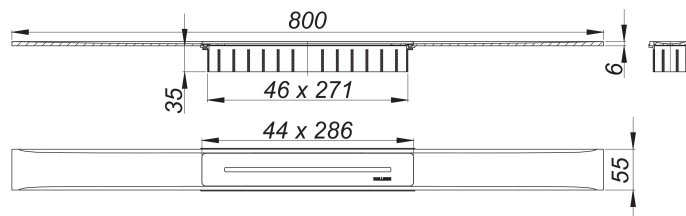

shower channel CeraFloor Select, satin stainless steel, 800 mm

Part number: 538000
 GTIN: 4001636538000
 Rebate group: 11

Description:

shower channel CeraFloor Select, satin stainless steel, 800 mm

for installation with drain body DallFlex, DallFlex Plan, DallFlex vertical and shower underlay DallFlex Floor, DallFlex Floor Plan, DallFlex Wall, DallFlex Wall Plan.

Drainage Strip with engineered precision fall, flush-mounted in the shower area. Suitable for floor finish of 10 – 32 mm and wall finish of 12 – 24 mm (including adhesive), length can be adjusted by one millimeter.

specification

- cover plate
- accessories for installation and positioning
- temporary blanking plate

material

304 stainless steel, 6 mm solid, satin finished, load class K 3 (300 kg)

Spare parts:

535573

535887