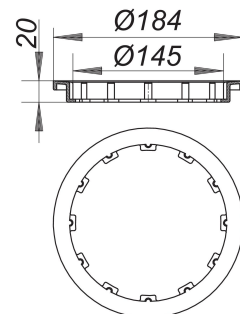

## centralising ring for drain bodies type 54, 55, 57, 58, 61

Part number: 590091  
 GTIN: 4001636590091  
 Rebate group: 3

### Description:

centralising ring for drain bodies type 54, 55, 57, 58, 61  
 spare part for drain bodies type 54, 55, 57, 58, 61 and 61/1

material  
 polypropylene

### Spare parts:

541055 Floor drain body type 54, DN 50/DN 70

551054 Floor drain body type 55, inlet DN 50,

611024 Floor drain body type 61 HT, DN 50

611055 Floor drain body type 61 HT, DN 50/DN 7

611154 floor drain type 61 HT/E, DN 50/DN 70,

611253 floor drain type 61 HT/KE, DN 50/DN 70,

611260 floor drain type 61 HT/KE, DN 100, 150

611550 floor drain body type 61/1 HT, inlet DN