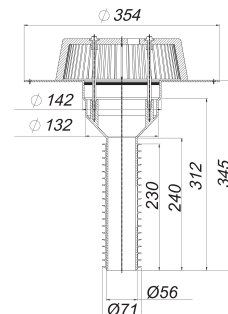

## renova roof drain type 63 T FPO-PP, 345 mm, DN 70

---

Part number: 630841  
GTIN: 4001636630841  
Rebate group: 10

---

---

### Description:

renova roof drain type 63 T FPO-PP, 345 mm, DN 70  
conforming to DIN EN 1253  
installed by pushing into the bore of pipe, usually without removing the existing roof drain,  
with extra wide flange for welding FPO-PP membranes directly

#### material:

polypropylene, UV-stabilized  
rubber co-moulding

Renova roof drains 63 T in special lengths 590 mm (DN 70 and DN 150) or 800 mm (DN 100 and DN 125) on request!